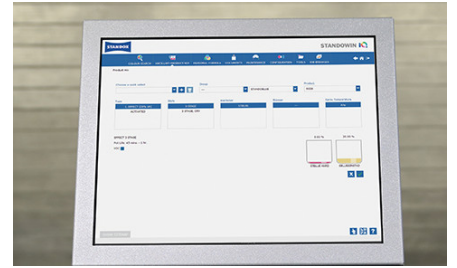

Guarantee the right colour with the [Genius iQ](#) professional colour measuring device. Colours are measured directly on the vehicle for reliable results.

Standowin iQ

Stadox's [Standowin iQ software](#) uses the internet to give you access to the latest colour formulas wherever you are.